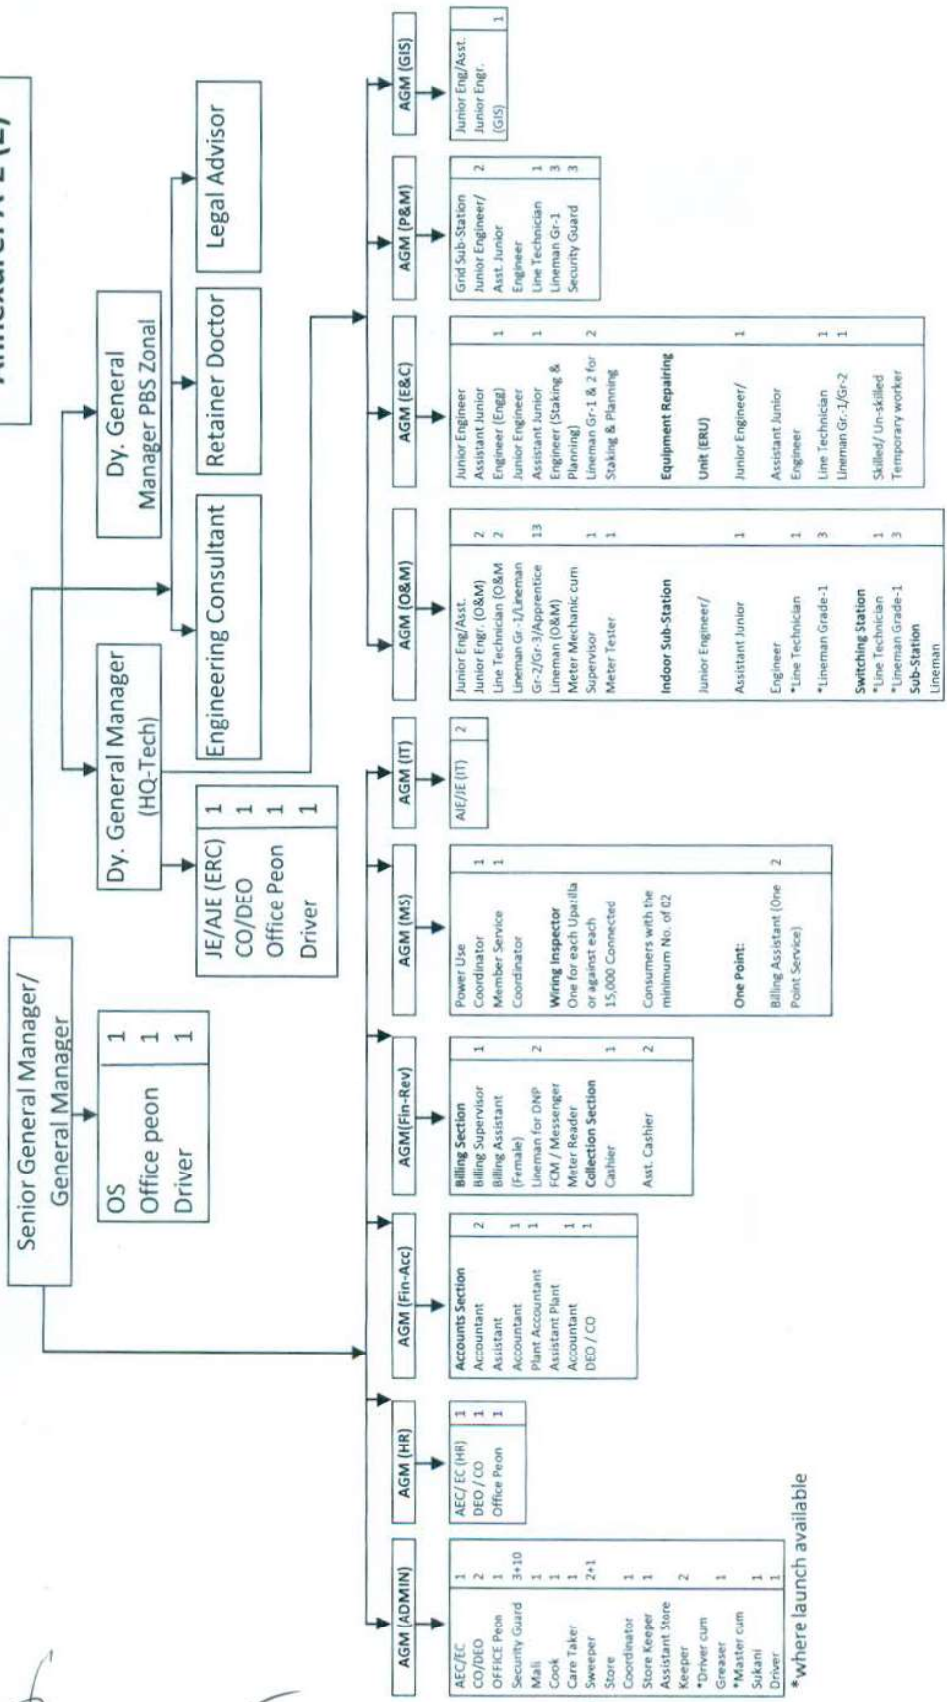

ORGANOGRAM OF PBS SETUP

Annexure: A-2 (2)

(Md. Mozibur Rahman)
Consultant TAPP BREB

(Md. Duhidul Islam)
Consultant TAPP BREB

(Md. Mozammel Haq)
Consultant TAPP BREB

(Md. Abdul Khaleque)
Consultant TAPP BREB

(Md. Masanul Haque)
Consultant TAPP BREB

(Debasish Chakraborty)
PD, TAPP BREB

(Kamrul Ahsan Mollik)
Asst. Secy (Board) BREB

BANGLADESH RURAL ELECTRIFICATION BOARD			
PBS Instruction 300-14: ORGANIZATION STRUCTURE FOR A PALLI BIDYUT SAMITY AND JOB SPECIFICATION, FUNCTIONS, DUTIES & RESPONSIBILITIES OF PBS EMPLOYEES.			
Original Date	Reviewed by	Approved by	Rev. No
11-4-1979	BREB	BREB Board	14 (02/2020)
Revision Dates: 20-02-1994, 04-09-1994, 29-03-1995, 31-10-1996, 11-11-1999, 27-09-2001, 14-05-2002, 02-10-2002, 16-10-2003, 11-10-2006, 01-09-2013, 29-10-2013, 04-06-2014, 19-02-2020.		Section & Page	
		300-14-5	