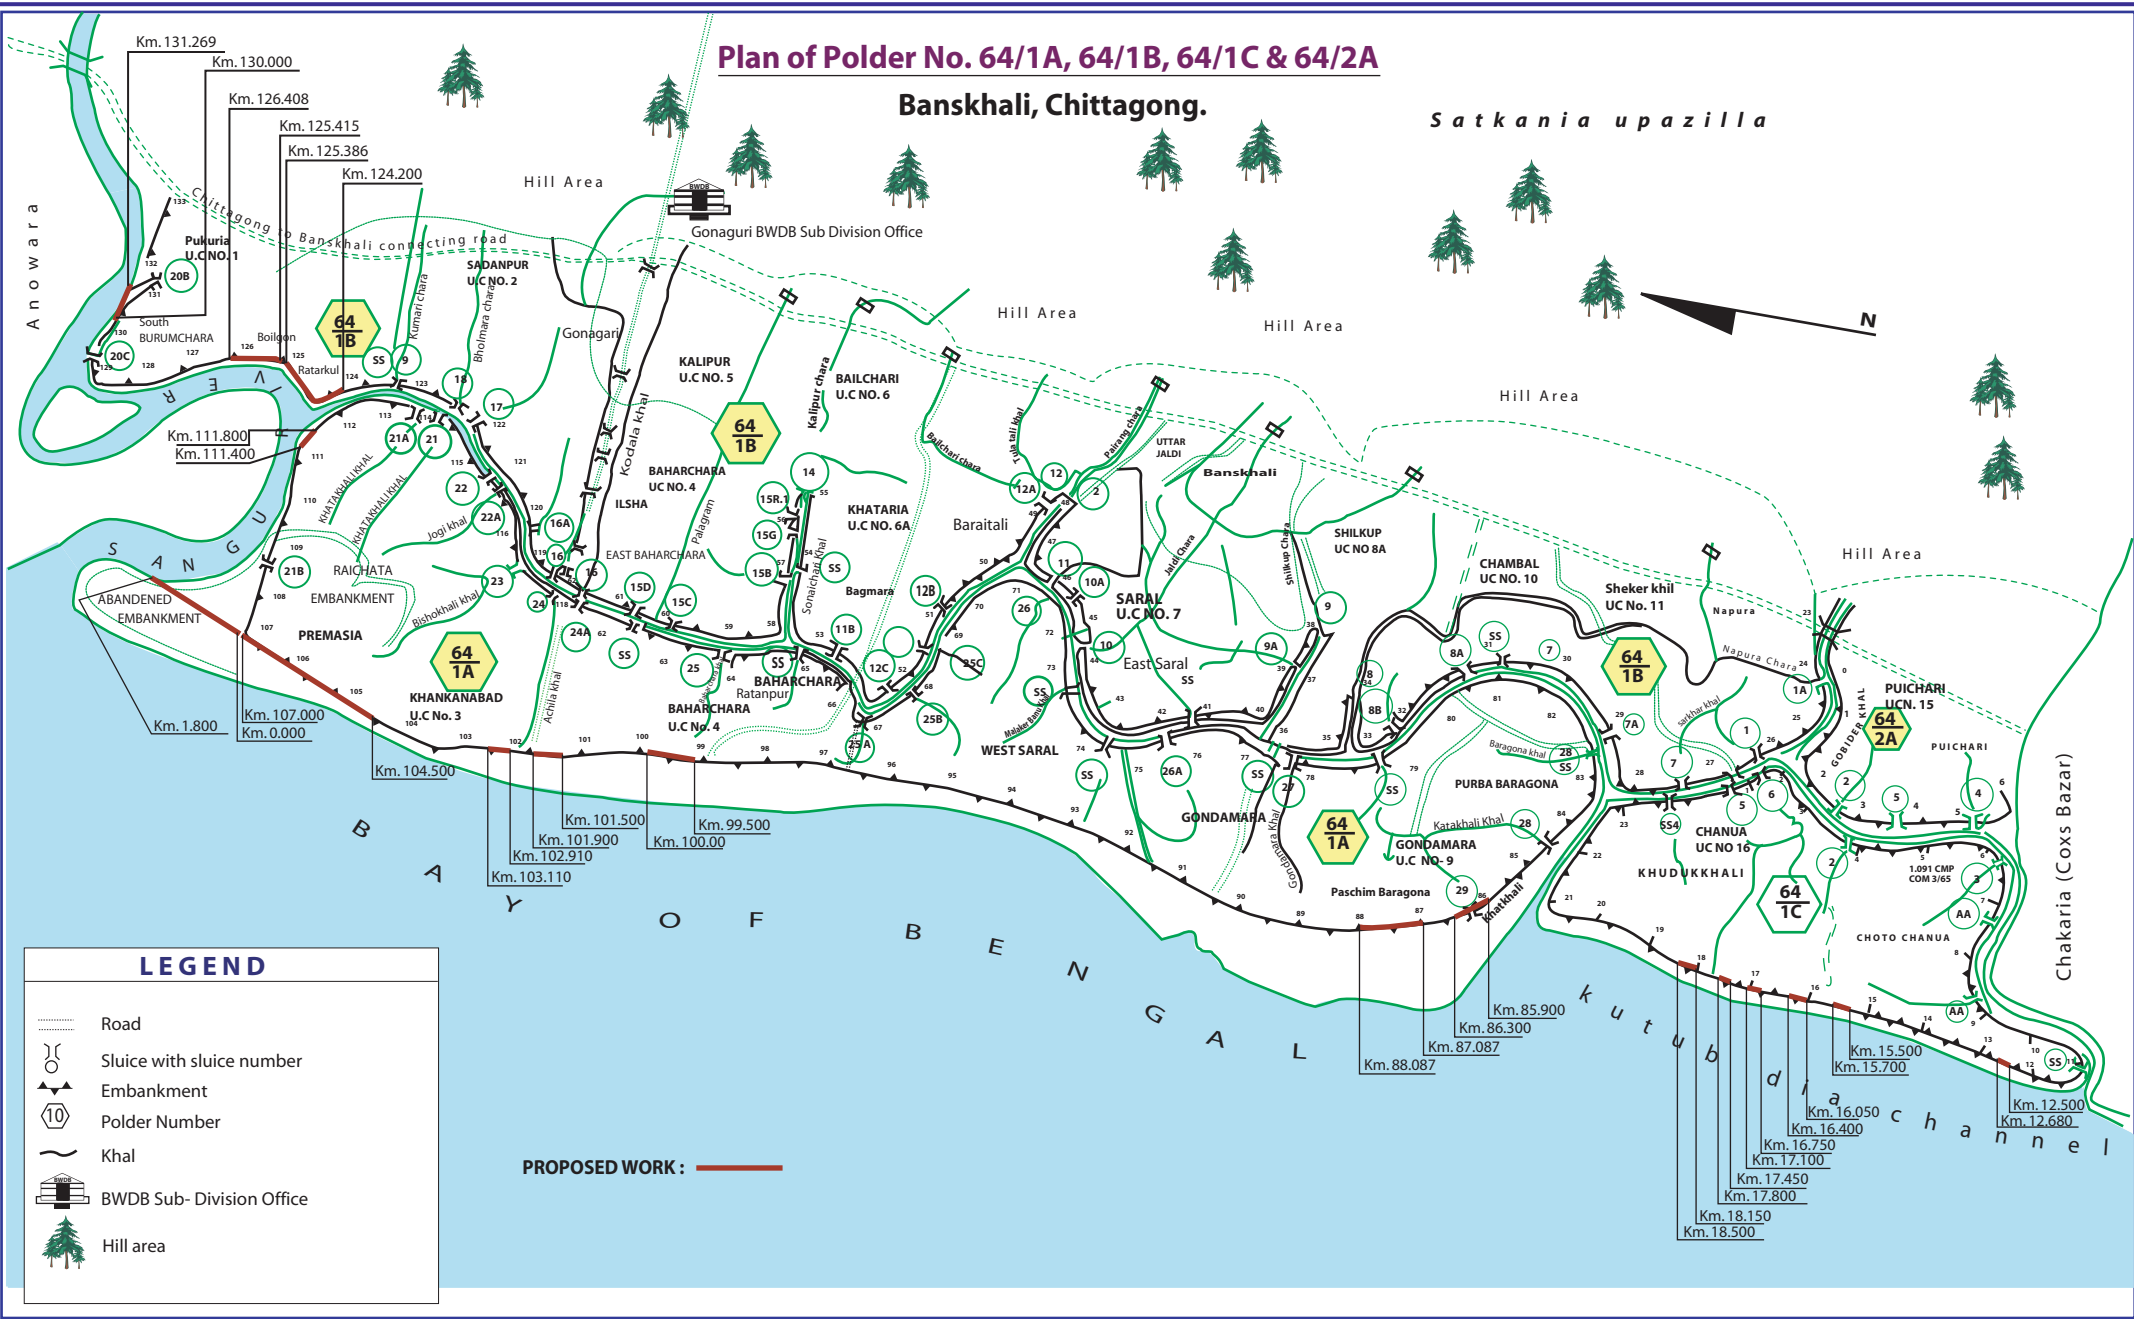

Plan of Polder No. 64/1A, 64/1B, 64/1C & 64/2A

Banskhali, Chittagong.

Satkania upazilla

LEGEND

- Road
- Sluice with sluice number
- Embankment
- Polder Number
- Khal
- BWDB Sub- Division Office
- Hill area

PROPOSED WORK :